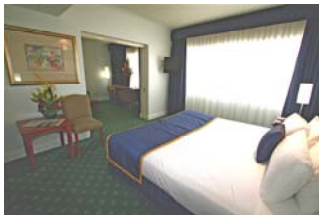

Standard Room

Single Room: Queen Bed
Double Room: Queen Bed
Twin Room: 2 Single Beds

Additional Person: A\$27.00 per night for a Rollaway Bed (Prices subject to change)

Room Facilities

- Shower only
- Broadband internet
- Mini bar
- Pay per view movies
- Hair Dryer
- Non smoking hotel
- In room safe
- Individual air conditioning
- Tea & coffee making facilities
- Cable / Satellite TV
- Iron and Ironing board