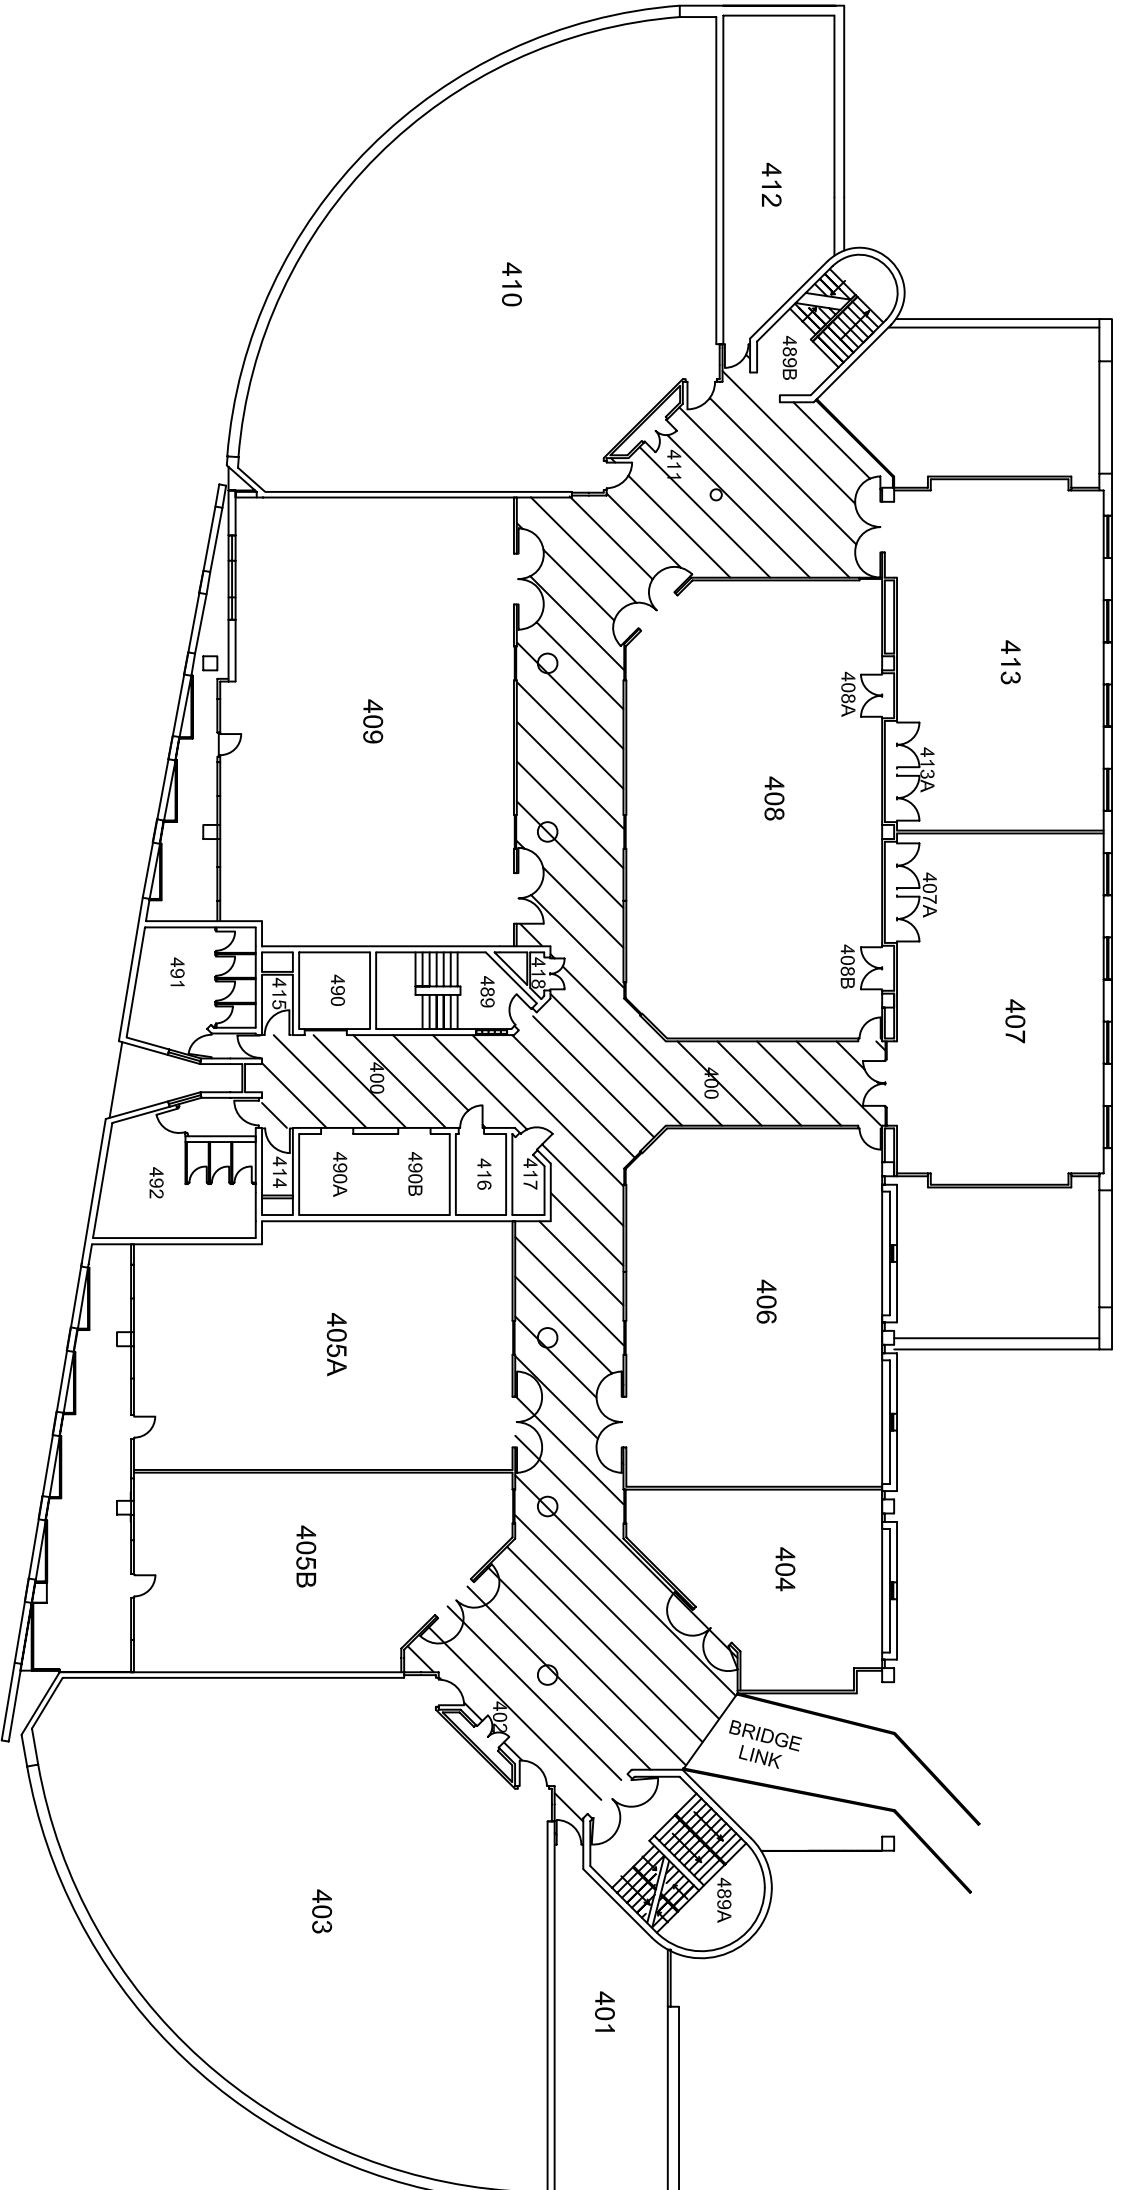

Queensland University of Technology
 Facilities Management
 Victoria Park Road Kelvin Grove Q. 4059 Tel. 3864 3623

PROFILE DRAWING
"S" Block Gardens Point
Level 3

Drawn :
 Checked :
 Date :
 Scale :
 Revision :
 Drawing No. : GP12903

pv
 Feb 03
 1:200 (A3)
 1
 GP12903

Queensland University of Technology
 Facilities Management
 Victoria Park Road Kelvin Grove Q. 4059 Tel. 3864 3623

PROFILE DRAWING
"S" Block Gardens Point
Level 4

Drawn :
 Checked :
 Date :
 Scale :
 Revision :
 Drawing No. :

p/v
 Feb 03
 1:200 (A3)
 1
 GP12904

Queensland University of Technology
 Facilities Management
 Victoria Park Road Kelvin Grove Q 4059 Tel. 3864 3623

PROFILE DRAWING
 "S" Block Gardens Point
 Level 12

Drawn : pv
 Checked : pv
 Date : Feb 03
 Scale : 1:200 (A3)
 Revision : 1
 Drawing No. : GP12912