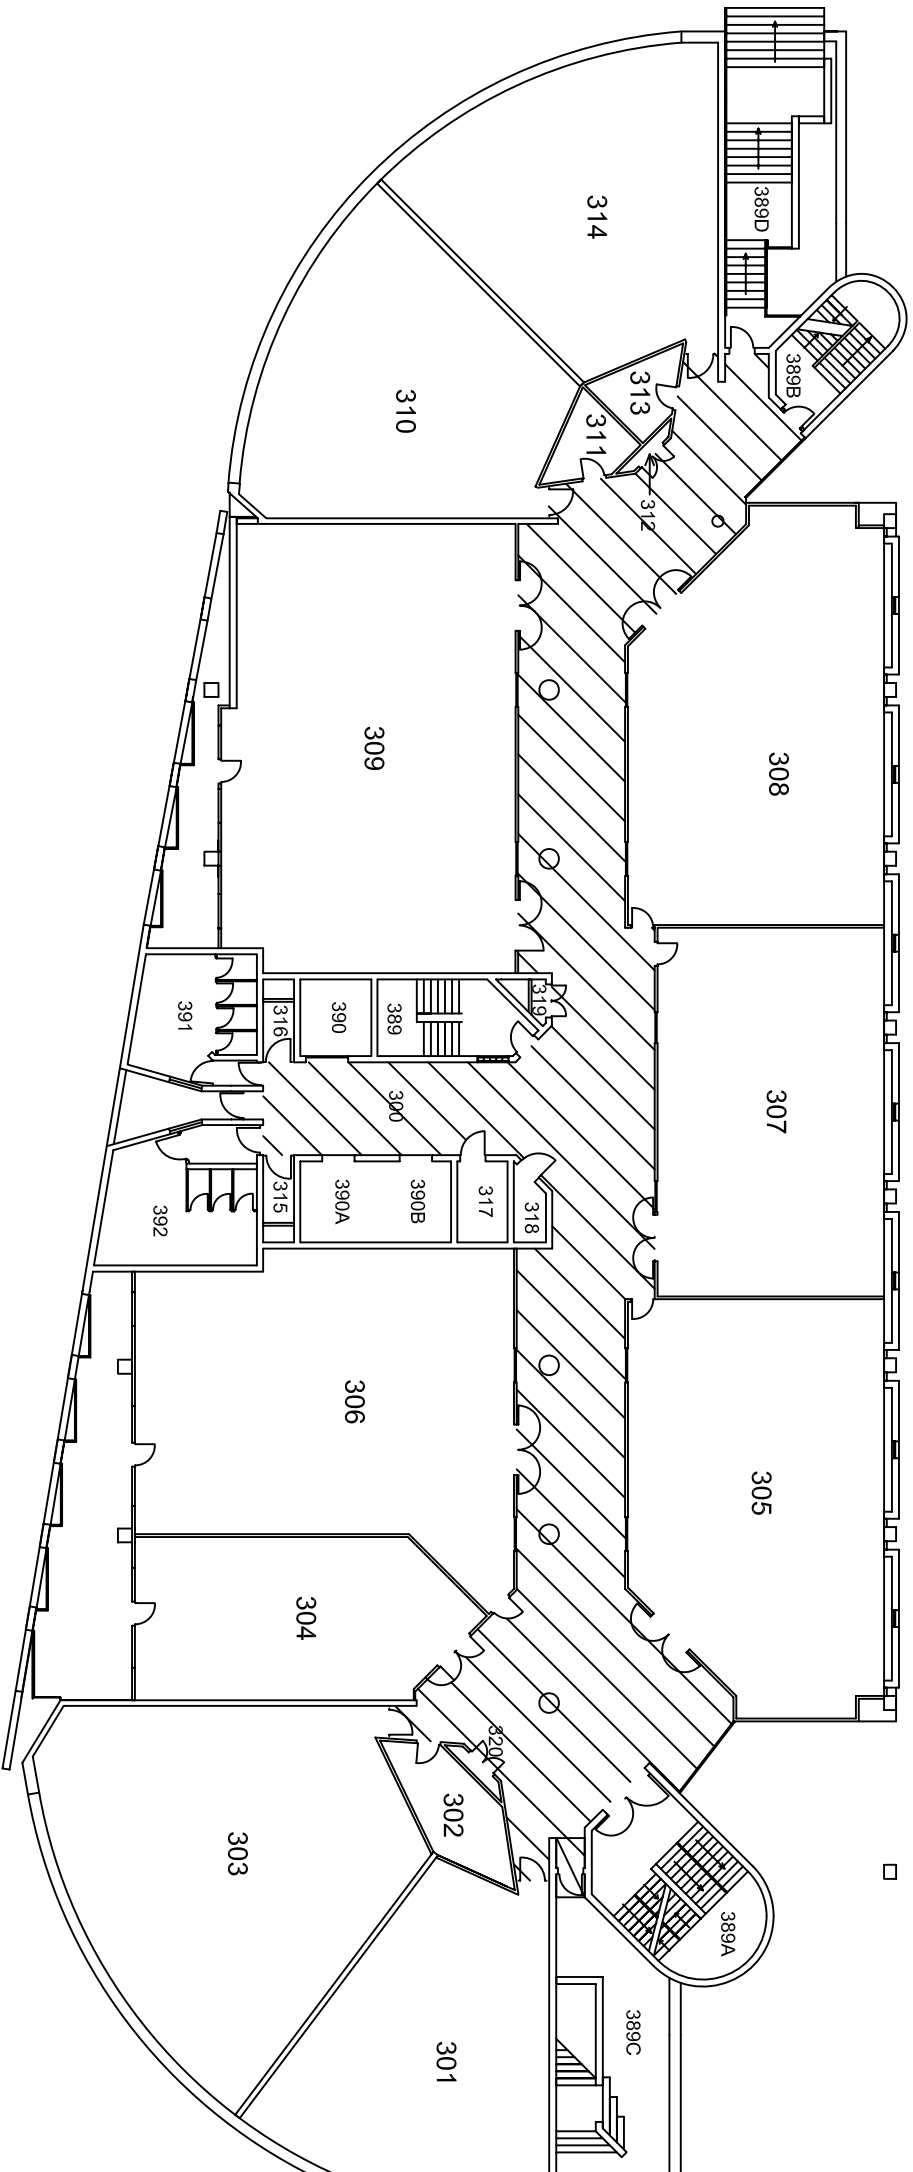

Queensland University of Technology
 Facilities Management
 Victoria Park Road Kelvin Grove Q. 4059 Tel. 3864 3623

PROFILE DRAWING
"S" Block Gardens Point
Level 3

Drawn :
 Checked :
 Date :
 Scale :
 Revision :
 Drawing No. : GP12903

pv
 Feb 03
 1:200 (A3)
 1
 GP12903

Queensland University of Technology
 Facilities Management
 Victoria Park Road Kelvin Grove Q. 4059 Tel. 3864 3623

PROFILE DRAWING
"S" Block Gardens Point
Level 4

Drawn :
 Checked :
 Date :
 Scale :
 Revision :
 Drawing No. :

p/v
 Feb 03
 1:200 (A3)
 1
 GP12904

Queensland University of Technology
 Facilities Management
 Victoria Park Road Kelvin Grove Q 4059 Tel. 3864 3623

PROFILE DRAWING
 "S" Block Gardens Point
 Level 12

Drawn : pv
 Checked : pv
 Date : Feb 03
 Scale : 1:200 (A3)
 Revision : 1
 Drawing No. : GP12912