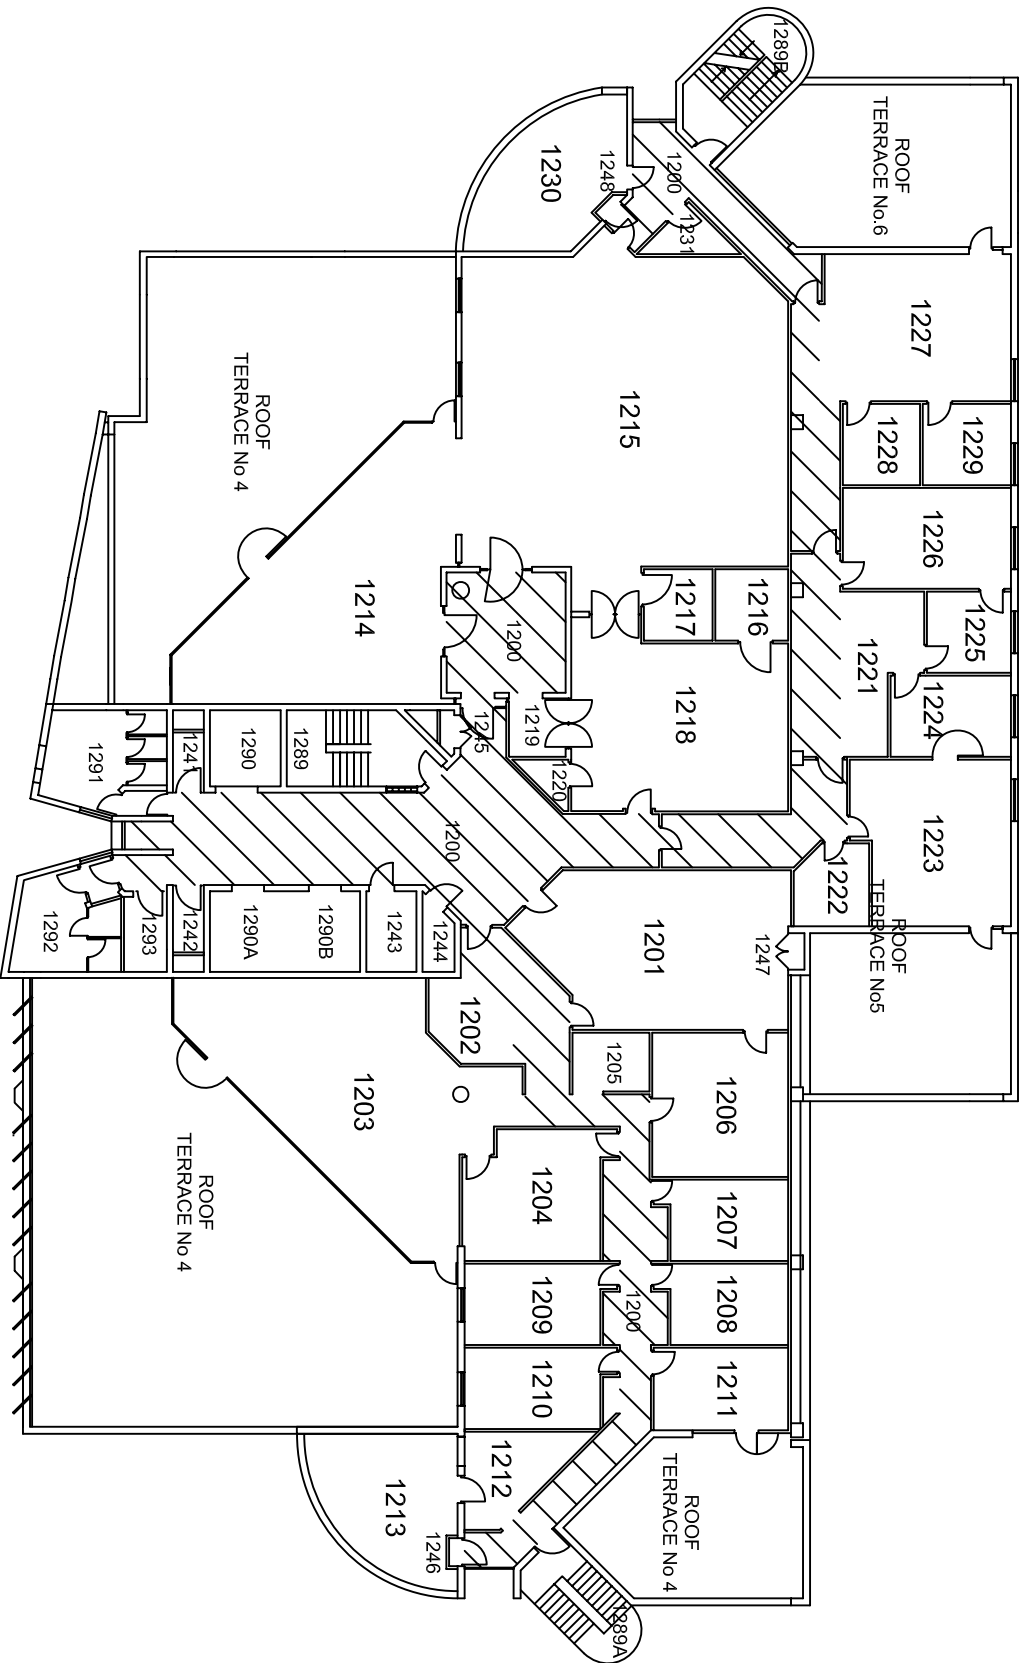

Queensland University of Technology
 Facilities Management
 Victoria Park Road Kelvin Grove Q. 4059 Tel. 3864 3623

PROFILE DRAWING
"S" Block Gardens Point
Level 3

Drawn :
 Checked :
 Date :
 Scale :
 Revision :
 Drawing No. : GP12903

pv
 Feb 03
 1:200 (A3)
 1
 GP12903

Queensland University of Technology
 Facilities Management
 Victoria Park Road Kelvin Grove Q. 4059 Tel. 3864 3623

PROFILE DRAWING
"S" Block Gardens Point
Level 4

Drawn :
 Checked :
 Date :
 Scale :
 Revision :
 Drawing No. :

p/v
 Feb 03
 1:200 (A3)
 1
 GP12904

Queensland University of Technology
 Facilities Management
 Victoria Park Road Kelvin Grove Q 4059 Tel. 3864 3623

PROFILE DRAWING
 "S" Block Gardens Point
 Level 12

Drawn : pv
 Checked : pv
 Date : Feb 03
 Scale : 1:200 (A3)
 Revision : 1
 Drawing No. : GP12912